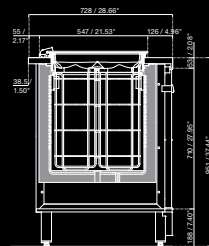

Panorama

www.ifi.it/panorama/allvideos

play video