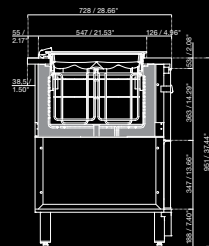

Panorama

www.ifi.it/panorama/allvideos

play video